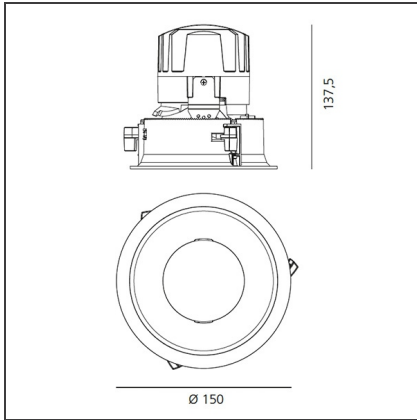

TECHNICAL DRAWINGS

FEATURES

Article Code:	M261660	Material:	aluminium
Colour:	Silver/Polished Metal	Series:	Indoor
Installation:	Recessed, Ceiling		

DIMENSIONS

Weight:	kg 0.3	Cutout diameter:	cm 13.6
Rotation:	cm 360	Cutout shape:	Rounded
Recessed depth:	cm 13.7	Glow Wire Test:	850