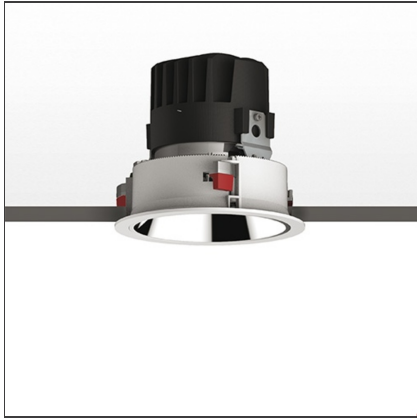

Everything 150 - Round - Trim - 28° 3000k - Silver/Polished Metal

IP 20/44 

DESIGN BY

Ernesto Gismondi

DESCRIPTION

Everything is an innovative range of professional recessed light fittings created to deliver a high lighting performance, with an eye on energy saving and excellent visual comfort. A complete, flexible product range, extremely versatile in its many applications and able to meet challenging lighting performance criteria.

TECHNICAL DRAWINGS

FEATURES

Article Code:	M261660	Material:	aluminium
Colour:	Silver/Polished Metal	Series:	Indoor
Installation:	Recessed, Ceiling		

DIMENSIONS

Weight:	kg 0.3	Cutout diameter:	cm 13.6
Rotation:	cm 360	Cutout shape:	Rounded
Recessed depth:	cm 13.7	Glow Wire Test:	850