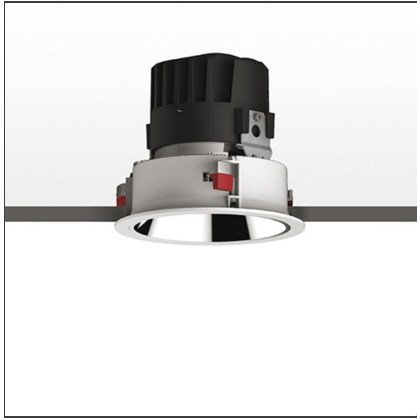

Everything 150 - Round - Trim - 28° 3000k - Silver/Black

IP 20/44 

DESIGN BY

Ernesto Gismondi

DESCRIPTION

Everything is an innovative range of professional recessed light fittings created to deliver a high lighting performance, with an eye on energy saving and excellent visual comfort. A complete, flexible product range, extremely versatile in its many applications and able to meet challenging lighting performance criteria.

TECHNICAL DRAWINGS

FEATURES

Article Code:	M260860	Material:	aluminium
Colour:	Silver/Black	Series:	Indoor
Installation:	Recessed, Ceiling		

DIMENSIONS

Weight:	kg 0.3	Cutout diameter:	cm 13.6
Rotation:	cm 360	Cutout shape:	Rounded
Recessed depth:	cm 13.7	Glow Wire Test:	850

INCLUDED SOURCES

Category:	LED	Color temperature (K):	3000K
Number:	1		
Watt:	24,4W		
Type:	0		
Class:	A		

LUMINAIRE

Watt:	24,4W	Delivered lumens output (lm):	1804lm
Voltage:	220-240 V	CCT:	3000K
		Efficiency:	66%
		Efficacy:	75.18lm/W
		CRI:	80