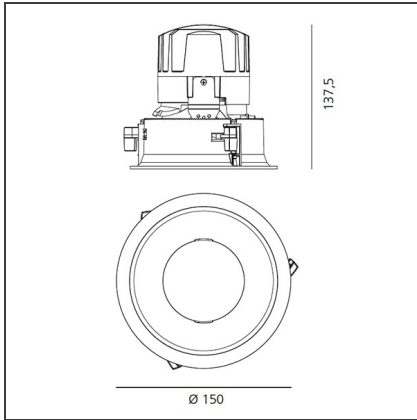

TECHNICAL DRAWINGS

FEATURES

Article Code:	M260860	Material:	aluminium
Colour:	Silver/Black	Series:	Indoor
Installation:	Recessed, Ceiling		

DIMENSIONS

Weight:	kg 0.3	Cutout diameter:	cm 13.6
Rotation:	cm 360	Cutout shape:	Rounded
Recessed depth:	cm 13.7	Glow Wire Test:	850