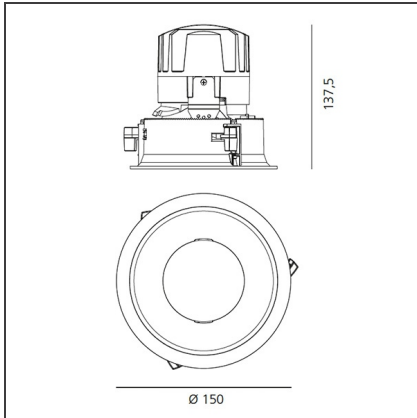

TECHNICAL DRAWINGS

FEATURES

Article Code:	M323820	Material:	aluminium
Colour:	White/Polished Metal	Series:	Indoor
Installation:	Recessed, Ceiling		

DIMENSIONS

Weight:	kg 0.3	Cutout diameter:	cm 13.6
Rotation:	cm 360	Cutout shape:	Rounded
Recessed depth:	cm 13.7	Glow Wire Test:	850

INCLUDED SOURCES

Category:	LED	Color temperature (K):	2700K
Number:	1		
Watt:	24,4W		
Type:	0		
Class:	A		

LUMINAIRE

Watt:	24,4W	Delivered lumens output (lm):	1812lm
Voltage:	220-240 V	CCT:	2700K
		CRI:	80