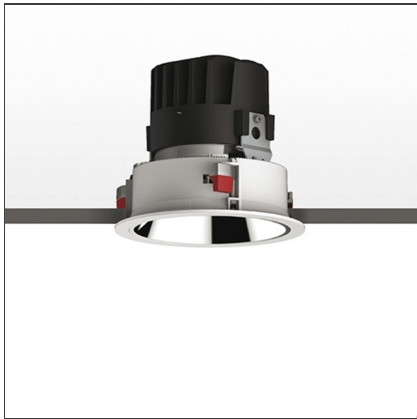

## Everything 150 - Round - Trim - 28° 2700k - White/Polished Metal

IP 20/44 

### DESCRIPTION

Everything is an innovative range of professional recessed light fittings created to deliver a high lighting performance, with an eye on energy saving and excellent visual comfort.

A complete, flexible product range, extremely versatile in its many applications and able to meet challenging lighting performance criteria.

### FEATURES

<b>Article Code:</b>	M323820	<b>Material:</b>	aluminium
<b>Colour:</b>	White/Polished Metal	<b>Series:</b>	Indoor
<b>Installation:</b>	Recessed, Ceiling		