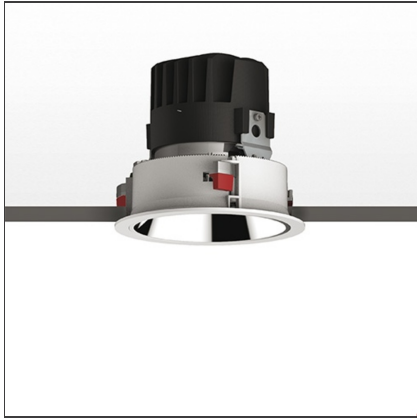

Everything 150 - Round - Trim - 28° 2700k - White/Black

IP 20/44 

DESIGN BY

Ernesto Gismondi

DESCRIPTION

Everything is an innovative range of professional recessed light fittings created to deliver a high lighting performance, with an eye on energy saving and excellent visual comfort. A complete, flexible product range, extremely versatile in its many applications and able to meet challenging lighting performance criteria.

TECHNICAL DRAWINGS

FEATURES

Article Code:	M323420	Material:	aluminium
Colour:	White/Black	Series:	Indoor
Installation:	Recessed, Ceiling		

DIMENSIONS

Weight:	kg 0.3	Cutout diameter:	cm 13.6
Rotation:	cm 360	Cutout shape:	Rounded
Recessed depth:	cm 13.7	Glow Wire Test:	850