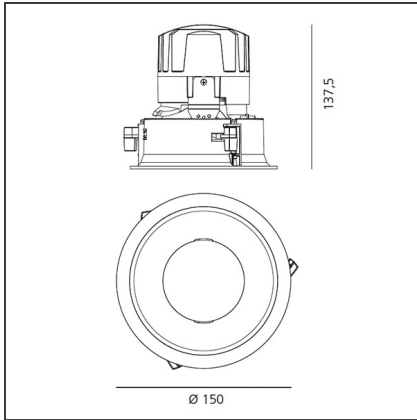

TECHNICAL DRAWINGS

FEATURES

Article Code:	M323420	Material:	aluminium
Colour:	White/Black	Series:	Indoor
Installation:	Recessed, Ceiling		

DIMENSIONS

Weight:	kg 0.3	Cutout diameter:	cm 13.6
Rotation:	cm 360	Cutout shape:	Rounded
Recessed depth:	cm 13.7	Glow Wire Test:	850