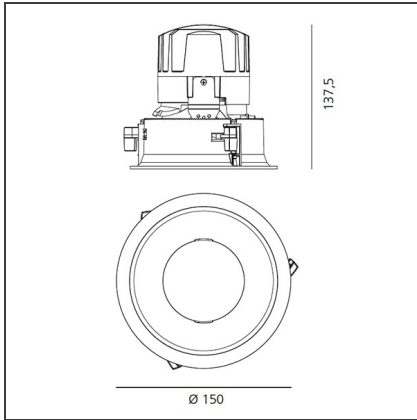

TECHNICAL DRAWINGS

FEATURES

Article Code:	M323860	Material:	aluminium
Colour:	Silver/Polished Metal	Series:	Indoor
Installation:	Recessed, Ceiling		

DIMENSIONS

Weight:	kg 0.3	Cutout diameter:	cm 13.6
Rotation:	cm 360	Cutout shape:	Rounded
Recessed depth:	cm 13.7	Glow Wire Test:	850