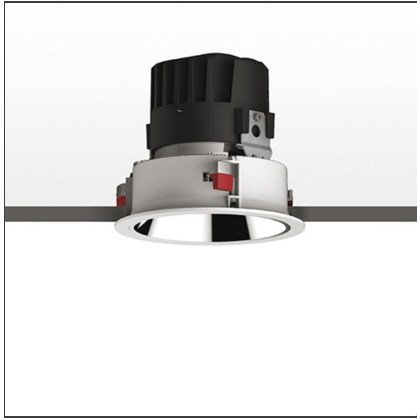

Everything 150 - Round - Trim - 28° 2700k - Silver/Polished Metal

IP 20/44 

DESIGN BY

Ernesto Gismondi

DESCRIPTION

Everything is an innovative range of professional recessed light fittings created to deliver a high lighting performance, with an eye on energy saving and excellent visual comfort. A complete, flexible product range, extremely versatile in its many applications and able to meet challenging lighting performance criteria.

TECHNICAL DRAWINGS

FEATURES

Article Code:	M323860	Material:	aluminium
Colour:	Silver/Polished Metal	Series:	Indoor
Installation:	Recessed, Ceiling		

DIMENSIONS

Weight:	kg 0.3	Cutout diameter:	cm 13.6
Rotation:	cm 360	Cutout shape:	Rounded
Recessed depth:	cm 13.7	Glow Wire Test:	850