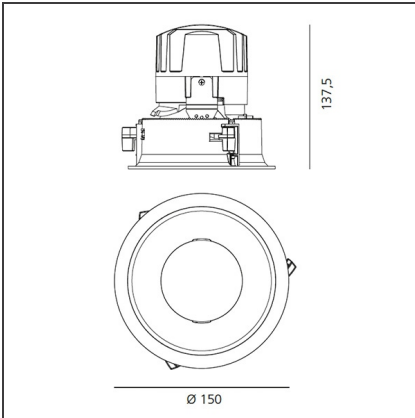

A complete, flexible product range, extremely versatile in its many applications and able to meet challenging lighting performance criteria.

TECHNICAL DRAWINGS

FEATURES

Article Code:	M323460	Material:	aluminium
Colour:	Silver/Black	Series:	Indoor
Installation:	Recessed, Ceiling		

DIMENSIONS

Weight:	kg 0.3	Cutout diameter:	cm 13.6
Rotation:	cm 360	Cutout shape:	Rounded
Recessed depth:	cm 13.7	Glow Wire Test:	850

INCLUDED SOURCES

Category:	LED	Color temperature (K):	2700K
Number:	1		
Watt:	24,4W		
Type:	0		
Class:	A		