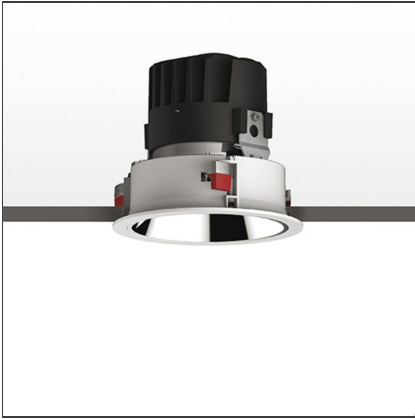

Everything 150 - Round - Trim - 28° 2700k - Silver/Black

 IP 20/44 

DESIGN BY

Ernesto Gismondi

DESCRIPTION

Everything is an innovative range of professional recessed light fittings created to deliver a high lighting performance, with an eye on energy saving and excellent visual comfort.

A complete, flexible product range, extremely versatile in its many applications and able to meet challenging lighting performance criteria.

TECHNICAL DRAWINGS

FEATURES

Article Code:	M323460	Material:	aluminium
Colour:	Silver/Black	Series:	Indoor
Installation:	Recessed, Ceiling		

DIMENSIONS

Weight:	kg 0.3	Cutout diameter:	cm 13.6
Rotation:	cm 360	Cutout shape:	Rounded
Recessed depth:	cm 13.7	Glow Wire Test:	850

INCLUDED SOURCES

Category:	LED	Color temperature (K):	2700K
Number:	1		
Watt:	24,4W		
Type:	0		
Class:	A		