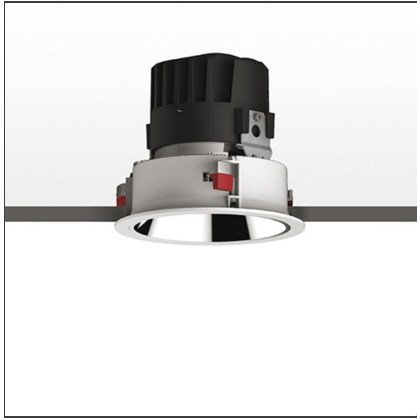

Everything 150 - Round - Trim - 18° 3000k - White/Polished Metal

IP 20/44 

DESIGN BY

Ernesto Gismondi

DESCRIPTION

Everything is an innovative range of professional recessed light fittings created to deliver a high lighting performance, with an eye on energy saving and excellent visual comfort. A complete, flexible product range, extremely versatile in its many applications and able to meet challenging lighting performance criteria.

TECHNICAL DRAWINGS

FEATURES

Article Code:	M261220	Material:	aluminium
Colour:	White/Polished Metal	Series:	Indoor
Installation:	Recessed, Ceiling		

DIMENSIONS

Weight:	kg 0.3	Cutout diameter:	cm 13.6
Rotation:	cm 360	Cutout shape:	Rounded
Recessed depth:	cm 13.7	Glow Wire Test:	850