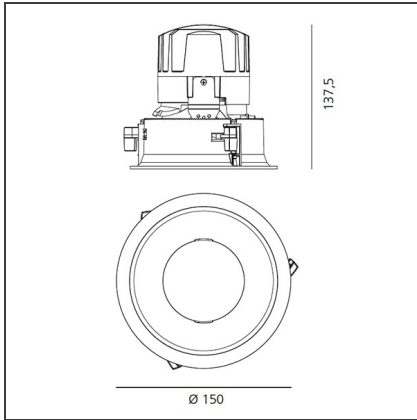

TECHNICAL DRAWINGS

FEATURES

Article Code:	M261220	Material:	aluminium
Colour:	White/Polished Metal	Series:	Indoor
Installation:	Recessed, Ceiling		

DIMENSIONS

Weight:	kg 0.3	Cutout diameter:	cm 13.6
Rotation:	cm 360	Cutout shape:	Rounded
Recessed depth:	cm 13.7	Glow Wire Test:	850