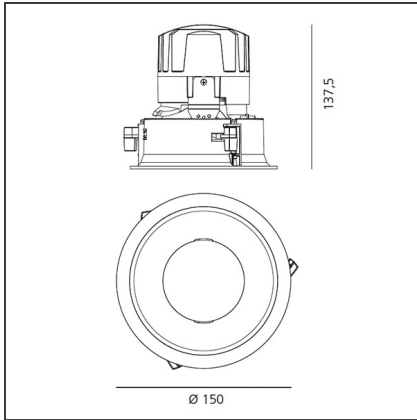

TECHNICAL DRAWINGS

FEATURES

Article Code:	M260620	Material:	aluminium
Colour:	White/Black	Series:	Indoor
Installation:	Recessed, Ceiling		

DIMENSIONS

Weight:	kg 0.3	Cutout diameter:	cm 13.6
Rotation:	cm 360	Cutout shape:	Rounded
Recessed depth:	cm 13.7	Glow Wire Test:	850

INCLUDED SOURCES

Category:	LED	Color temperature (K):	3000K
Number:	1		
Watt:	24,4W		
Type:	0		
Class:	A		

LUMINAIRE

Watt:	24,4W	Delivered lumens output (lm):	2045lm
Voltage:	220-240 V	CCT:	3000K
		Efficiency:	100%
		Efficacy:	85.2lm/W
		CRI:	80