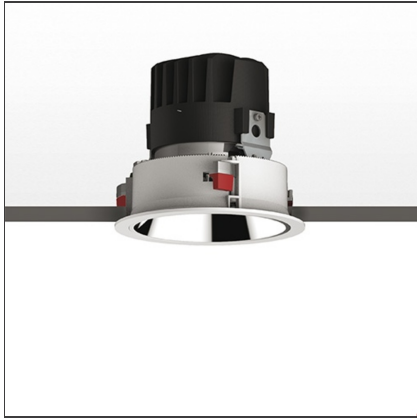

# Everything 150 - Round - Trim - 18° 3000k - White/Black

IP 20/44 

## DESCRIPTION

Everything is an innovative range of professional recessed light fittings created to deliver a high lighting performance, with an eye on energy saving and excellent visual comfort. A complete, flexible product range, extremely versatile in its many applications and able to meet challenging lighting performance criteria.

## FEATURES

<b>Article Code:</b>	M260620	<b>Material:</b>	aluminium
<b>Colour:</b>	White/Black	<b>Series:</b>	Indoor
<b>Installation:</b>	Recessed, Ceiling		