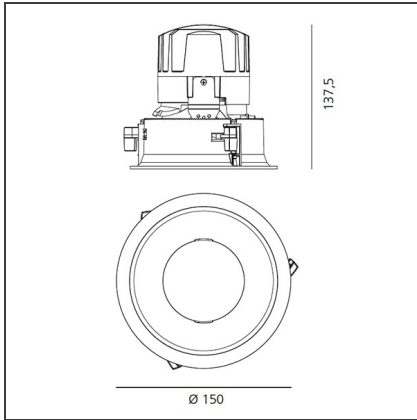

TECHNICAL DRAWINGS

FEATURES

Article Code:	M261260	Material:	aluminium
Colour:	Silver/Polished Metal	Series:	Indoor
Installation:	Recessed, Ceiling		

DIMENSIONS

Weight:	kg 0.3	Cutout diameter:	cm 13.6
Rotation:	cm 360	Cutout shape:	Rounded
Recessed depth:	cm 13.7	Glow Wire Test:	850