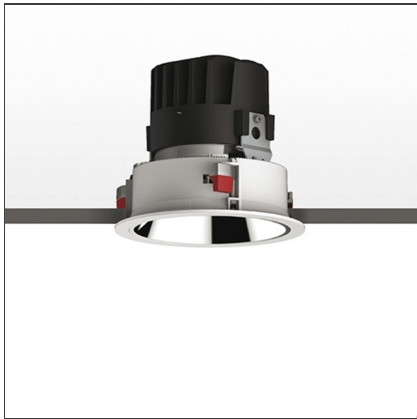

Everything 150 - Round - Trim - 18° 3000k - Silver/Polished Metal

IP 20/44 

DESIGN BY

Ernesto Gismondi

DESCRIPTION

Everything is an innovative range of professional recessed light fittings created to deliver a high lighting performance, with an eye on energy saving and excellent visual comfort. A complete, flexible product range, extremely versatile in its many applications and able to meet challenging lighting performance criteria.

TECHNICAL DRAWINGS

FEATURES

Article Code:	M261260	Material:	aluminium
Colour:	Silver/Polished Metal	Series:	Indoor
Installation:	Recessed, Ceiling		

DIMENSIONS

Weight:	kg 0.3	Cutout diameter:	cm 13.6
Rotation:	cm 360	Cutout shape:	Rounded
Recessed depth:	cm 13.7	Glow Wire Test:	850