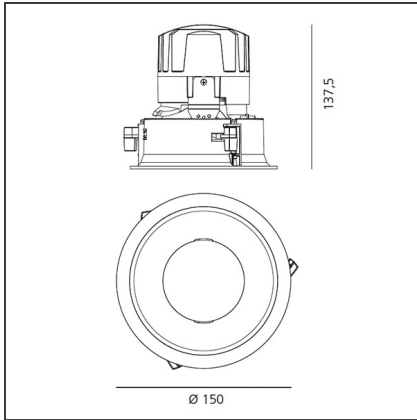

TECHNICAL DRAWINGS

FEATURES

Article Code:	M260660	Material:	aluminium
Colour:	Silver/Black	Series:	Indoor
Installation:	Recessed, Ceiling		

DIMENSIONS

Weight:	kg 0.3	Cutout diameter:	cm 13.6
Rotation:	cm 360	Cutout shape:	Rounded
Recessed depth:	cm 13.7	Glow Wire Test:	850