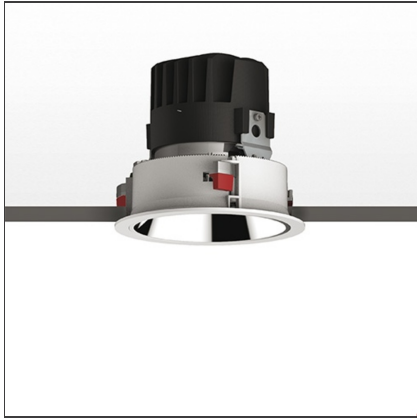

Everything 150 - Round - Trim - 18° 3000k - Silver/Black

IP 20/44 

DESIGN BY

Ernesto Gismondi

DESCRIPTION

Everything is an innovative range of professional recessed light fittings created to deliver a high lighting performance, with an eye on energy saving and excellent visual comfort. A complete, flexible product range, extremely versatile in its many applications and able to meet challenging lighting performance criteria.

TECHNICAL DRAWINGS

FEATURES

Article Code:	M260660	Material:	aluminium
Colour:	Silver/Black	Series:	Indoor
Installation:	Recessed, Ceiling		

DIMENSIONS

Weight:	kg 0.3	Cutout diameter:	cm 13.6
Rotation:	cm 360	Cutout shape:	Rounded
Recessed depth:	cm 13.7	Glow Wire Test:	850

INCLUDED SOURCES

Category:	LED	Color temperature (K):	3000K
Number:	1		
Watt:	24,4W		
Type:	0		
Class:	A		

LUMINAIRE

Watt:	24,4W	Delivered lumens output (lm):	2045lm
Voltage:	220-240 V	CCT:	3000K
		Efficiency:	100%
		Efficacy:	85.2lm/W
		CRI:	80