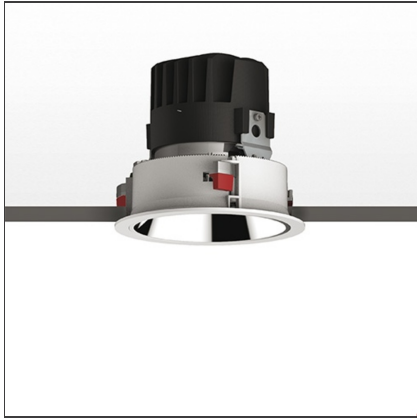

Everything 150 - Round - Trim - 18° 2700k - White/Polished Metal

IP 20/44 

DESIGN BY

Ernesto Gismondi

DESCRIPTION

Everything is an innovative range of professional recessed light fittings created to deliver a high lighting performance, with an eye on energy saving and excellent visual comfort. A complete, flexible product range, extremely versatile in its many applications and able to meet challenging lighting performance criteria.

TECHNICAL DRAWINGS

FEATURES

Article Code:	M323620	Material:	aluminium
Colour:	White/Polished Metal	Series:	Indoor
Installation:	Recessed, Ceiling		

DIMENSIONS

Weight:	kg 0.3	Cutout diameter:	cm 13.6
Rotation:	cm 360	Cutout shape:	Rounded
Recessed depth:	cm 13.7	Glow Wire Test:	850