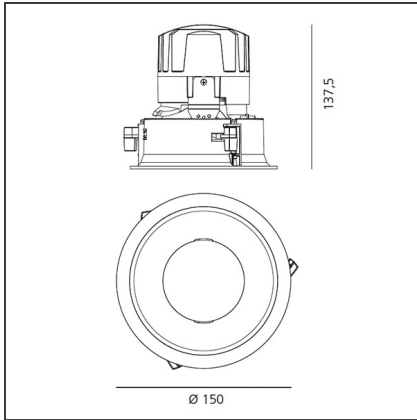

Everything 150 - Round - Trim - 18° 2700k - White/Polished Metal

IP 20/44 

DESIGN BY

Ernesto Gismondi

DESCRIPTION

Everything is an innovative range of professional recessed light fittings created to deliver a high lighting performance, with an eye on energy saving and excellent visual comfort. A complete, flexible product range, extremely versatile in its many applications and able to meet challenging lighting performance criteria.

TECHNICAL DRAWINGS

FEATURES

Article Code:	M323620	Material:	aluminium
Colour:	White/Polished Metal	Series:	Indoor
Installation:	Recessed, Ceiling		

DIMENSIONS

Weight:	kg 0.3	Cutout diameter:	cm 13.6
Rotation:	cm 360	Cutout shape:	Rounded
Recessed depth:	cm 13.7	Glow Wire Test:	850