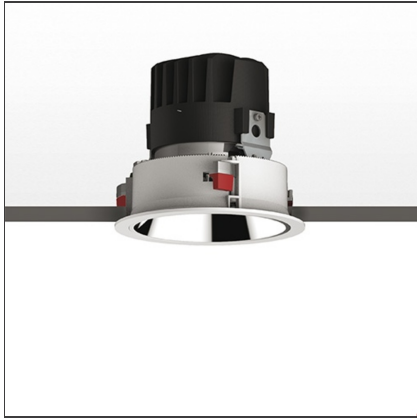

Everything 150 - Round - Trim - 18° 2700k - White/Black

IP 20/44 

DESIGN BY

Ernesto Gismondi

DESCRIPTION

Everything is an innovative range of professional recessed light fittings created to deliver a high lighting performance, with an eye on energy saving and excellent visual comfort. A complete, flexible product range, extremely versatile in its many applications and able to meet challenging lighting performance criteria.

TECHNICAL DRAWINGS

FEATURES

Article Code:	M323320	Material:	aluminium
Colour:	White/Black	Series:	Indoor
Installation:	Recessed, Ceiling		

DIMENSIONS

Weight:	kg 0.3	Cutout diameter:	cm 13.6
Rotation:	cm 360	Cutout shape:	Rounded
Recessed depth:	cm 13.7	Glow Wire Test:	850

INCLUDED SOURCES

Category:	LED	Color temperature (K):	2700K
Number:	1		
Watt:	24,4W		
Type:	0		
Class:	A		

LUMINAIRE

Watt:	24,4W	Delivered lumens output (lm):	1957lm
Voltage:	220-240 V	CCT:	2700K
		CRI:	80