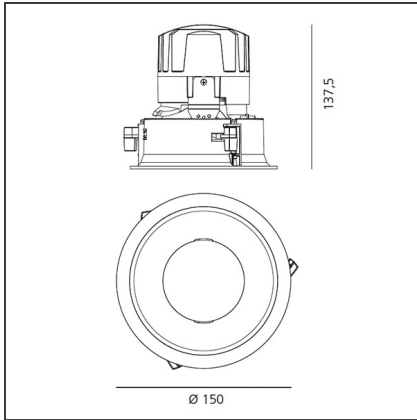

TECHNICAL DRAWINGS

FEATURES

Article Code:	M323320	Material:	aluminium
Colour:	White/Black	Series:	Indoor
Installation:	Recessed, Ceiling		

DIMENSIONS

Weight:	kg 0.3	Cutout diameter:	cm 13.6
Rotation:	cm 360	Cutout shape:	Rounded
Recessed depth:	cm 13.7	Glow Wire Test:	850