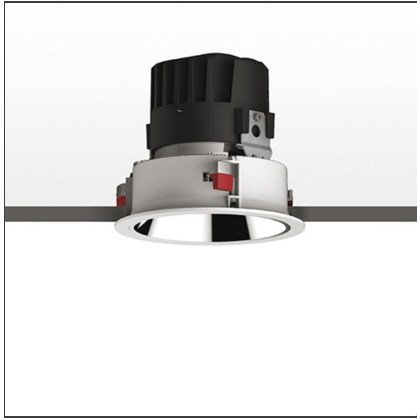

# Everything 150 - Round - Trim - 18° 2700k - Silver/Polished Metal

IP 20/44 

## DESCRIPTION

Everything is an innovative range of professional recessed light fittings created to deliver a high lighting performance, with an eye on energy saving and excellent visual comfort. A complete, flexible product range, extremely versatile in its many applications and able to meet challenging lighting performance criteria.

## FEATURES

<b>Article Code:</b>	M323660	<b>Material:</b>	aluminium
<b>Colour:</b>	Silver/Polished Metal	<b>Series:</b>	Indoor
<b>Installation:</b>	Recessed, Ceiling		