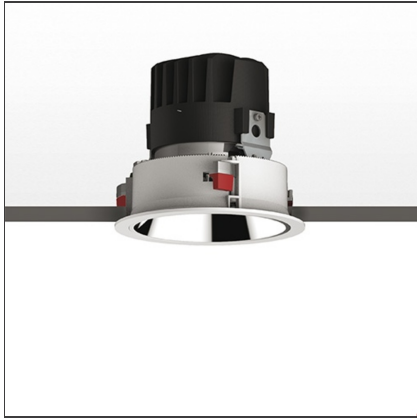

Everything 150 - Round - Trim - 18° 2700k - Silver/Black

IP 20/44 

DESIGN BY

Ernesto Gismondi

DESCRIPTION

Everything is an innovative range of professional recessed light fittings created to deliver a high lighting performance, with an eye on energy saving and excellent visual comfort. A complete, flexible product range, extremely versatile in its many applications and able to meet challenging lighting performance criteria.

TECHNICAL DRAWINGS

FEATURES

Article Code:	M323360	Material:	aluminium
Colour:	Silver/Black	Series:	Indoor
Installation:	Recessed, Ceiling		

DIMENSIONS

Weight:	kg 0.3	Cutout diameter:	cm 13.6
Rotation:	cm 360	Cutout shape:	Rounded
Recessed depth:	cm 13.7	Glow Wire Test:	850

INCLUDED SOURCES

Category:	LED	Color temperature (K):	2700K
Number:	1		
Watt:	24,4W		
Type:	0		
Class:	A		

LUMINAIRE

Watt:	24,4W	Delivered lumens output (lm):	1957lm
Voltage:	220-240 V	CCT:	2700K
		CRI:	80