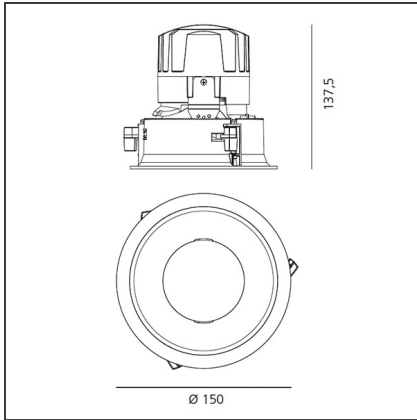

TECHNICAL DRAWINGS

FEATURES

Article Code:	M323360	Material:	aluminium
Colour:	Silver/Black	Series:	Indoor
Installation:	Recessed, Ceiling		

DIMENSIONS

Weight:	kg 0.3	Cutout diameter:	cm 13.6
Rotation:	cm 360	Cutout shape:	Rounded
Recessed depth:	cm 13.7	Glow Wire Test:	850