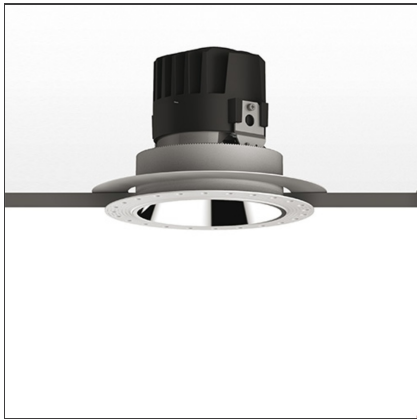

# Everything 150 - Round - Kit Trimless - 46° 3000k - Black

IP 20/44 

## DESCRIPTION

Everything is an innovative range of professional recessed light fittings created to deliver a high lighting performance, with an eye on energy saving and excellent visual comfort. A complete, flexible product range, extremely versatile in its many applications and able to meet challenging lighting performance criteria.

## FEATURES

<b>Article Code:</b>	M262200	<b>Material:</b>	aluminium
<b>Colour:</b>	Black	<b>Series:</b>	Indoor
<b>Installation:</b>	Recessed, Ceiling		