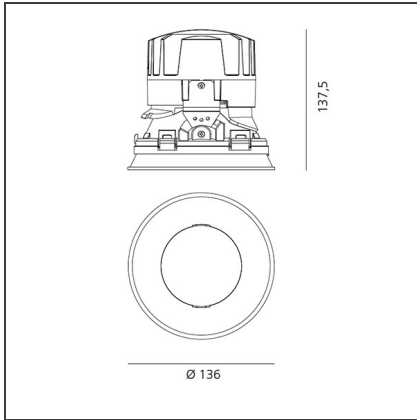

TECHNICAL DRAWINGS

FEATURES

Article Code:	M324100	Material:	aluminium
Colour:	Black	Series:	Indoor
Installation:	Recessed, Ceiling		

DIMENSIONS

Weight:	kg 0.3	Cutout diameter:	cm 13.6
Rotation:	cm 360	Cutout shape:	Rounded
Recessed depth:	cm 13.7	Glow Wire Test:	850