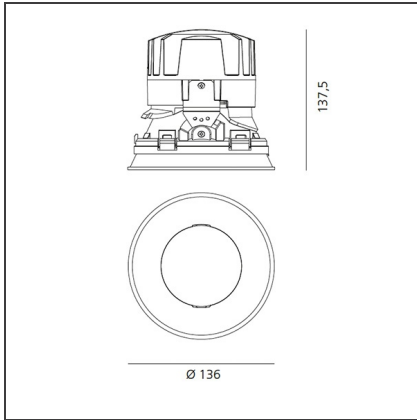

TECHNICAL DRAWINGS

FEATURES

Article Code:	M262600	Material:	aluminium
Colour:	Polished Metal	Series:	Indoor
Installation:	Recessed, Ceiling		

DIMENSIONS

Weight:	kg 0.3	Cutout diameter:	cm 13.6
Rotation:	cm 360	Cutout shape:	Rounded
Recessed depth:	cm 13.7	Glow Wire Test:	850

INCLUDED SOURCES

Category:	LED	Color temperature (K):	3000K
Number:	1		
Watt:	24,4W		
Type:	0		
Class:	A		

LUMINAIRE

Watt:	24,4W	Delivered lumens output (lm):	1893lm
Voltage:	220-240 V	CCT:	3000K
		Efficiency:	100%
		Efficacy:	75.2lm/W
		CRI:	80