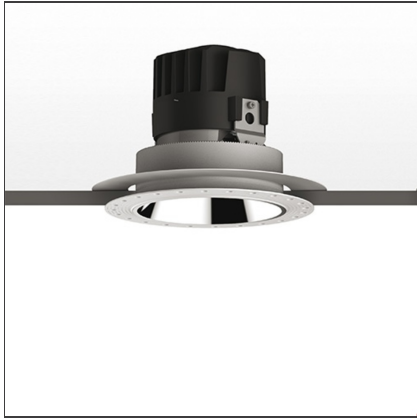

Everything 150 - Round - Kit Trimless - 28° 3000k - Polished Metal

IP 20/44 

DESIGN BY

Ernesto Gismondi

DESCRIPTION

Everything is an innovative range of professional recessed light fittings created to deliver a high lighting performance, with an eye on energy saving and excellent visual comfort. A complete, flexible product range, extremely versatile in its many applications and able to meet challenging lighting performance criteria.

TECHNICAL DRAWINGS

FEATURES

Article Code:	M262600	Material:	aluminium
Colour:	Polished Metal	Series:	Indoor
Installation:	Recessed, Ceiling		

DIMENSIONS

Weight:	kg 0.3	Cutout diameter:	cm 13.6
Rotation:	cm 360	Cutout shape:	Rounded
Recessed depth:	cm 13.7	Glow Wire Test:	850

INCLUDED SOURCES

Category:	LED	Color temperature (K):	3000K
Number:	1		
Watt:	24,4W		
Type:	0		
Class:	A		

LUMINAIRE

Watt:	24,4W	Delivered lumens output (lm):	1893lm
Voltage:	220-240 V	CCT:	3000K
		Efficiency:	100%
		Efficacy:	75.2lm/W
		CRI:	80