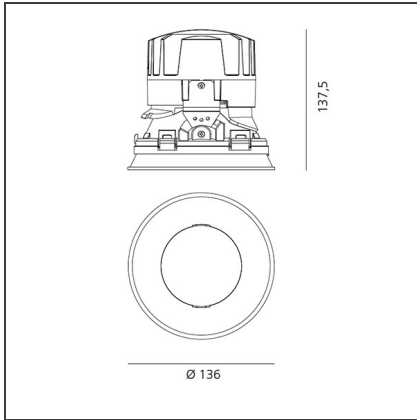

TECHNICAL DRAWINGS

FEATURES

Article Code:	M262000	Material:	aluminium
Colour:	Black	Series:	Indoor
Installation:	Recessed, Ceiling		

DIMENSIONS

Weight:	kg 0.3	Cutout diameter:	cm 13.6
Rotation:	cm 360	Cutout shape:	Rounded
Recessed depth:	cm 13.7	Glow Wire Test:	850

INCLUDED SOURCES

Category:	LED	Color temperature (K):	3000K
Number:	1		
Watt:	24,4W		
Type:	0		
Class:	A		

LUMINAIRE

Watt:	24,4W	Delivered lumens output (lm):	1804lm
Voltage:	220-240 V	CCT:	3000K
		Efficiency:	100%
		Efficacy:	75.2lm/W
		CRI:	80