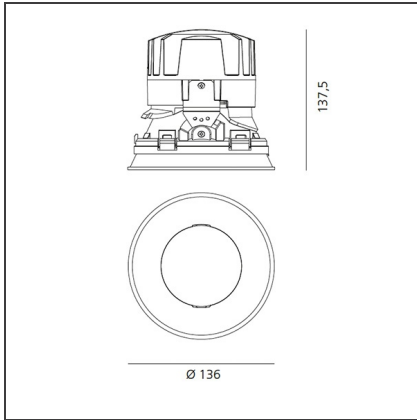

Everything 150 - Round - Kit Trimless - 28° 2700k - Polished Metal

IP 20/44 

DESIGN BY

Ernesto Gismondi

DESCRIPTION

Everything is an innovative range of professional recessed light fittings created to deliver a high lighting performance, with an eye on energy saving and excellent visual comfort. A complete, flexible product range, extremely versatile in its many applications and able to meet challenging lighting performance criteria.

TECHNICAL DRAWINGS

FEATURES

Article Code:	M324300	Material:	aluminium
Colour:	Polished Metal	Series:	Indoor
Installation:	Recessed, Ceiling		

DIMENSIONS

Weight:	kg 0.3	Cutout diameter:	cm 13.6
Rotation:	cm 360	Cutout shape:	Rounded
Recessed depth:	cm 13.7	Glow Wire Test:	850