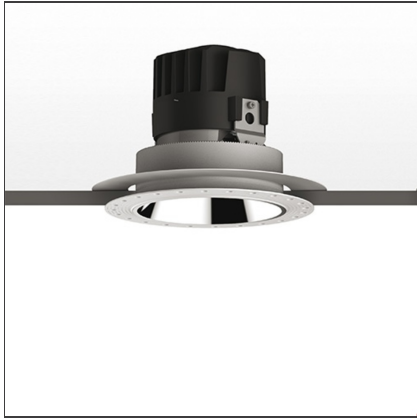

Everything 150 - Round - Kit Trimless - 28° 2700k - Polished Metal

IP 20/44 

DESIGN BY

Ernesto Gismondi

DESCRIPTION

Everything is an innovative range of professional recessed light fittings created to deliver a high lighting performance, with an eye on energy saving and excellent visual comfort. A complete, flexible product range, extremely versatile in its many applications and able to meet challenging lighting performance criteria.

TECHNICAL DRAWINGS

FEATURES

Article Code:	M324300	Material:	aluminium
Colour:	Polished Metal	Series:	Indoor
Installation:	Recessed, Ceiling		

DIMENSIONS

Weight:	kg 0.3	Cutout diameter:	cm 13.6
Rotation:	cm 360	Cutout shape:	Rounded
Recessed depth:	cm 13.7	Glow Wire Test:	850