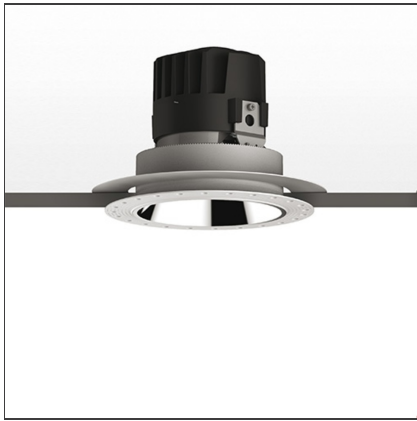

Everything 150 - Round - Kit Trimless - 18° 3000k - Polished Metal

IP 20/44 

DESIGN BY

Ernesto Gismondi

DESCRIPTION

Everything is an innovative range of professional recessed light fittings created to deliver a high lighting performance, with an eye on energy saving and excellent visual comfort. A complete, flexible product range, extremely versatile in its many applications and able to meet challenging lighting performance criteria.

TECHNICAL DRAWINGS

FEATURES

Article Code:	M262400	Material:	aluminium
Colour:	Polished Metal	Series:	Indoor
Installation:	Recessed, Ceiling		

DIMENSIONS

Weight:	kg 0.3	Cutout diameter:	cm 13.6
Rotation:	cm 360	Cutout shape:	Rounded
Recessed depth:	cm 13.7	Glow Wire Test:	850

INCLUDED SOURCES

Category:	LED	Color temperature (K):	3000K
Number:	1		
Watt:	24,4W		
Type:	0		
Class:	A		

LUMINAIRE

Watt:	24,4W	Delivered lumens output (lm):	2431lm
Voltage:	220-240 V	CCT:	3000K
		Efficiency:	100%
		Efficacy:	85.2lm/W
		CRI:	80