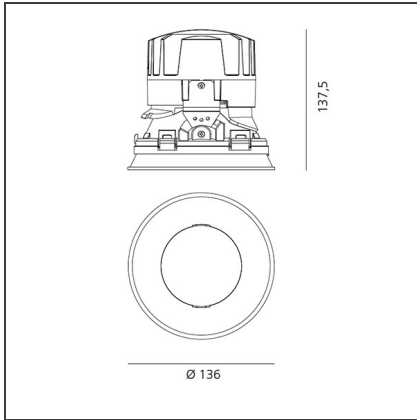

TECHNICAL DRAWINGS

FEATURES

Article Code:	M262400	Material:	aluminium
Colour:	Polished Metal	Series:	Indoor
Installation:	Recessed, Ceiling		

DIMENSIONS

Weight:	kg 0.3	Cutout diameter:	cm 13.6
Rotation:	cm 360	Cutout shape:	Rounded
Recessed depth:	cm 13.7	Glow Wire Test:	850