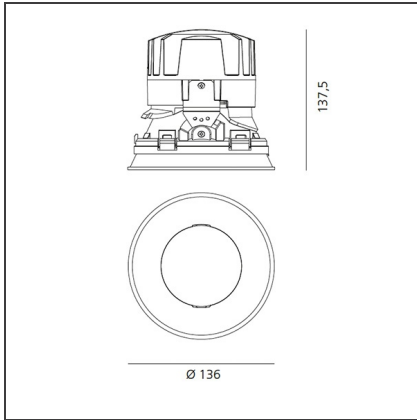

TECHNICAL DRAWINGS

FEATURES

Article Code:	M261800	Material:	aluminium
Colour:	Black	Series:	Indoor
Installation:	Recessed, Ceiling		

DIMENSIONS

Weight:	kg 0.3	Cutout diameter:	cm 13.6
Rotation:	cm 360	Cutout shape:	Rounded
Recessed depth:	cm 13.7	Glow Wire Test:	850