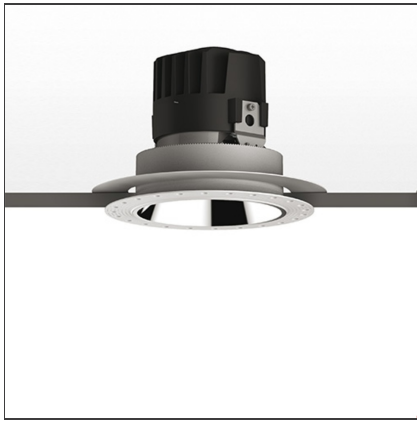

Everything 150 - Round - Kit Trimless - 18° 3000k - Black

IP 20/44 

DESIGN BY

Ernesto Gismondi

DESCRIPTION

Everything is an innovative range of professional recessed light fittings created to deliver a high lighting performance, with an eye on energy saving and excellent visual comfort. A complete, flexible product range, extremely versatile in its many applications and able to meet challenging lighting performance criteria.

TECHNICAL DRAWINGS

FEATURES

Article Code:	M261800	Material:	aluminium
Colour:	Black	Series:	Indoor
Installation:	Recessed, Ceiling		

DIMENSIONS

Weight:	kg 0.3	Cutout diameter:	cm 13.6
Rotation:	cm 360	Cutout shape:	Rounded
Recessed depth:	cm 13.7	Glow Wire Test:	850