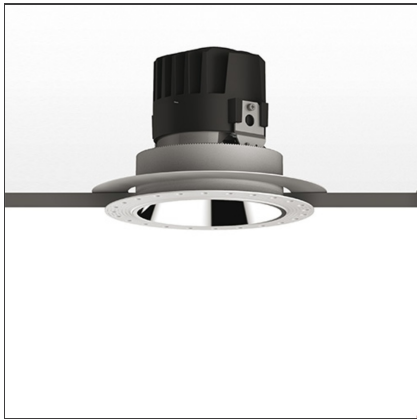

# Everything 150 - Round - Kit Trimless - 18° 2700k - Polished Metal

IP 20/44 

## DESCRIPTION

Everything is an innovative range of professional recessed light fittings created to deliver a high lighting performance, with an eye on energy saving and excellent visual comfort. A complete, flexible product range, extremely versatile in its many applications and able to meet challenging lighting performance criteria.

## FEATURES

<b>Article Code:</b>	M324200	<b>Material:</b>	aluminium
<b>Colour:</b>	Polished Metal	<b>Series:</b>	Indoor
<b>Installation:</b>	Recessed, Ceiling		