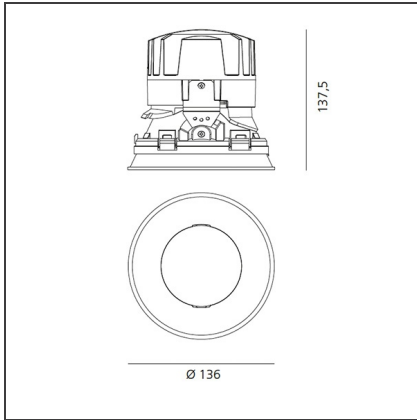

TECHNICAL DRAWINGS

FEATURES

Article Code:	M324200	Material:	aluminium
Colour:	Polished Metal	Series:	Indoor
Installation:	Recessed, Ceiling		

DIMENSIONS

Weight:	kg 0.3	Cutout diameter:	cm 13.6
Rotation:	cm 360	Cutout shape:	Rounded
Recessed depth:	cm 13.7	Glow Wire Test:	850

INCLUDED SOURCES

Category:	LED	Color temperature (K):	2700K
Number:	1		
Watt:	24,4W		
Type:	0		
Class:	A		

LUMINAIRE

Watt:	24,4W	Delivered lumens output (lm):	2328lm
Voltage:	220-240 V	CCT:	2700K
		CRI:	80