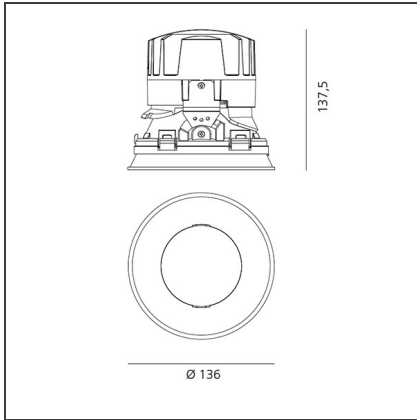

TECHNICAL DRAWINGS

FEATURES

Article Code:	M323900	Material:	aluminium
Colour:	Black	Series:	Indoor
Installation:	Recessed, Ceiling		

DIMENSIONS

Weight:	kg 0.3	Cutout diameter:	cm 13.6
Rotation:	cm 360	Cutout shape:	Rounded
Recessed depth:	cm 13.7	Glow Wire Test:	850