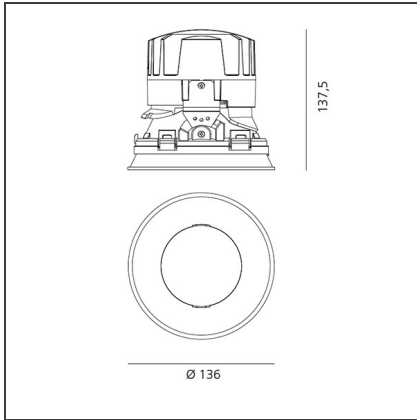

TECHNICAL DRAWINGS

FEATURES

Article Code:	M262200 M274800	Material:	aluminium
Colour:	Black	Series:	Indoor
Installation:	Recessed, Ceiling		

DIMENSIONS

Weight:	kg 0.3	Cutout diameter:	cm 13.6
Rotation:	cm 360	Cutout shape:	Rounded
Recessed depth:	cm 13.7	Glow Wire Test:	850

INCLUDED SOURCES

Category:	LED	Color temperature (K):	3000K
Number:	1		
Watt:	24,4W		
Type:	0		
Class:	A		

LUMINAIRE

Watt:	24,4W	Delivered lumens output (lm):	1677lm
Voltage:	220-240 V	CCT:	3000K
		Efficiency:	100%
		Efficacy:	69.88lm/W
		CRI:	80