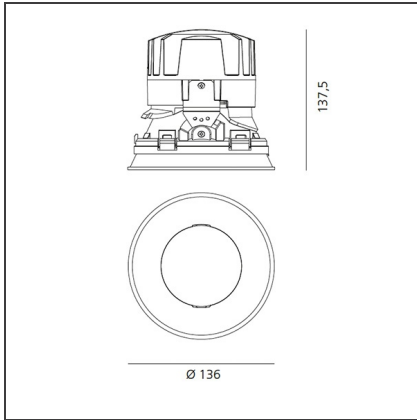

Everything 150 - Round - Kit Trim - 18° 2700k - Polished Metal

IP 20/44 

DESIGN BY

Ernesto Gismondi

DESCRIPTION

Everything is an innovative range of professional recessed light fittings created to deliver a high lighting performance, with an eye on energy saving and excellent visual comfort. A complete, flexible product range, extremely versatile in its many applications and able to meet challenging lighting performance criteria.

TECHNICAL DRAWINGS

FEATURES

Article Code:	M274800 M324200	Material:	aluminium
Colour:	Polished Metal	Series:	Indoor
Installation:	Recessed, Ceiling		

DIMENSIONS

Weight:	kg 0.3	Cutout diameter:	cm 13.6
Rotation:	cm 360	Cutout shape:	Rounded
Recessed depth:	cm 13.7	Glow Wire Test:	850