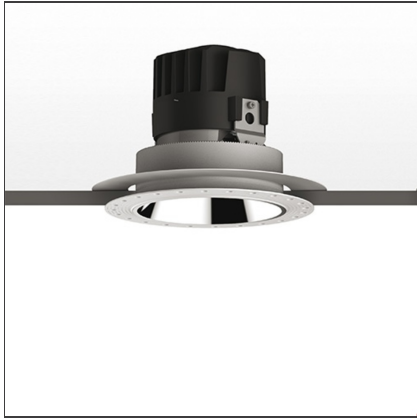

Everything 150 - Round - Kit Trim - 18° 2700k - Polished Metal

IP 20/44 

DESIGN BY

Ernesto Gismondi

DESCRIPTION

Everything is an innovative range of professional recessed light fittings created to deliver a high lighting performance, with an eye on energy saving and excellent visual comfort. A complete, flexible product range, extremely versatile in its many applications and able to meet challenging lighting performance criteria.

TECHNICAL DRAWINGS

FEATURES

Article Code:	M274800 M324200	Material:	aluminium
Colour:	Polished Metal	Series:	Indoor
Installation:	Recessed, Ceiling		

DIMENSIONS

Weight:	kg 0.3	Cutout diameter:	cm 13.6
Rotation:	cm 360	Cutout shape:	Rounded
Recessed depth:	cm 13.7	Glow Wire Test:	850