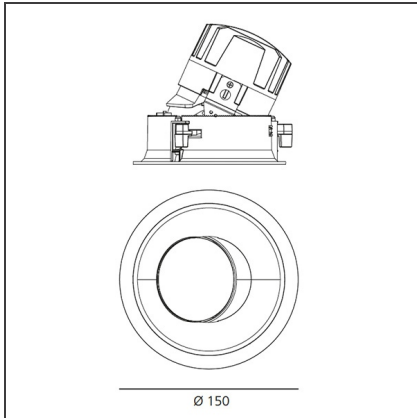

A complete, flexible product range, extremely versatile in its many applications and able to meet challenging lighting performance criteria.

TECHNICAL DRAWINGS

FEATURES

Article Code:	M323525	Material:	aluminium
Colour:	White/Black	Series:	Indoor
Installation:	Recessed, Ceiling		

DIMENSIONS

Weight:	kg 0.3	Cutout diameter:	cm 13.6
Rotation:	cm 360	Cutout shape:	Rounded
Recessed depth:	cm 13.7	Glow Wire Test:	850

INCLUDED SOURCES

Category:	LED	Color temperature (K):	2700K
Number:	1		
Watt:	24,4W		
Type:	0		
Class:	A		