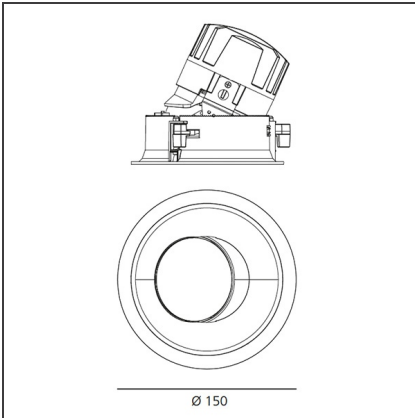

TECHNICAL DRAWINGS

FEATURES

Article Code:	M323565	Material:	aluminium
Colour:	Silver/Black	Series:	Indoor
Installation:	Recessed, Ceiling		

DIMENSIONS

Weight:	kg 0.3	Cutout diameter:	cm 13.6
Rotation:	cm 360	Cutout shape:	Rounded
Recessed depth:	cm 13.7	Glow Wire Test:	850

INCLUDED SOURCES

Category:	LED	Color temperature (K):	2700K
Number:	1		
Watt:	24,4W		
Type:	0		
Class:	A		

LUMINAIRE

Watt:	24,4W	Delivered lumens output (lm):	1606lm
Voltage:	220-240 V	CCT:	2700K
		CRI:	80