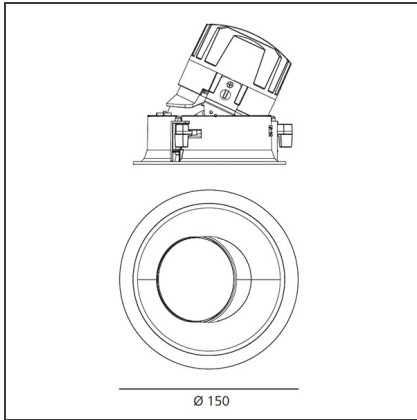

TECHNICAL DRAWINGS

FEATURES

Article Code:	M261625	Material:	aluminium
Colour:	White/Polished Metal	Series:	Indoor
Installation:	Recessed, Ceiling		

DIMENSIONS

Weight:	kg 0.3	Cutout diameter:	cm 13.6
Rotation:	cm 360	Cutout shape:	Rounded
Recessed depth:	cm 13.7	Glow Wire Test:	850

INCLUDED SOURCES

Category:	LED	Color temperature (K):	3000K
Number:	1		
Watt:	24,4W		
Type:	0		
Class:	A		

LUMINAIRE

Watt:	24,4W	Delivered lumens output (lm):	1893lm
Voltage:	220-240 V	CCT:	3000K
		Efficiency:	100%
		Efficacy:	75.2lm/W
		CRI:	80