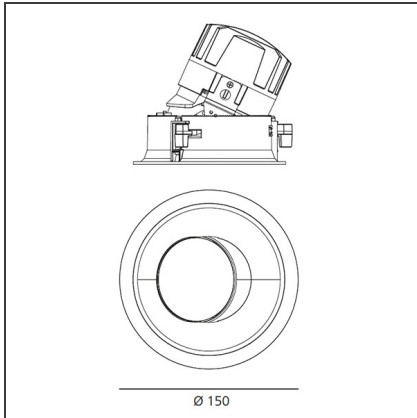

TECHNICAL DRAWINGS

FEATURES

Article Code:	M260825	Material:	aluminium
Colour:	White/Black	Series:	Indoor
Installation:	Recessed, Ceiling		

DIMENSIONS

Weight:	kg 0.3	Cutout diameter:	cm 13.6
Rotation:	cm 360	Cutout shape:	Rounded
Recessed depth:	cm 13.7	Glow Wire Test:	850

INCLUDED SOURCES

Category:	LED	Color temperature (K):	3000K
Number:	1		
Watt:	24,4W		
Type:	0		
Class:	A		

LUMINAIRE

Watt:	24,4W	Delivered lumens output (lm):	1804lm
Voltage:	220-240 V	CCT:	3000K
		Efficiency:	100%
		Efficacy:	75.2lm/W
		CRI:	80