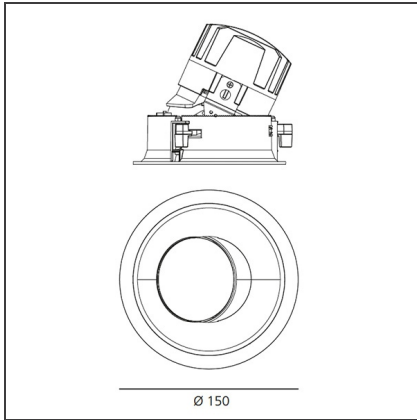

TECHNICAL DRAWINGS

FEATURES

Article Code:	M260865	Material:	aluminium
Colour:	Silver/Black	Series:	Indoor
Installation:	Recessed, Ceiling		

DIMENSIONS

Weight:	kg 0.3	Cutout diameter:	cm 13.6
Rotation:	cm 360	Cutout shape:	Rounded
Recessed depth:	cm 13.7	Glow Wire Test:	850

INCLUDED SOURCES

Category:	LED	Color temperature (K):	3000K
Number:	1		
Watt:	24,4W		
Type:	0		
Class:	A		

LUMINAIRE

Watt:	24,4W	Delivered lumens output (lm):	1804lm
Voltage:	220-240 V	CCT:	3000K
		Efficiency:	100%
		Efficacy:	75.2lm/W
		CRI:	80