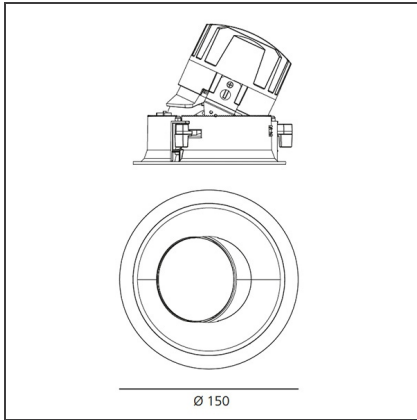

TECHNICAL DRAWINGS

FEATURES

Article Code:	M323425	Material:	aluminium
Colour:	White/Black	Series:	Indoor
Installation:	Recessed, Ceiling		

DIMENSIONS

Weight:	kg 0.3	Cutout diameter:	cm 13.6
Rotation:	cm 360	Cutout shape:	Rounded
Recessed depth:	cm 13.7	Glow Wire Test:	850