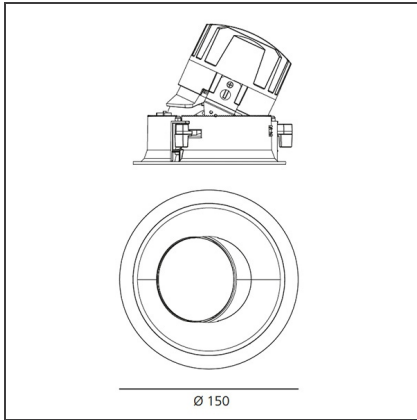

TECHNICAL DRAWINGS

FEATURES

| | | | |
|----------------------|-----------------------|------------------|-----------|
| Article Code: | M323865 | Material: | aluminium |
| Colour: | Silver/Polished Metal | Series: | Indoor |
| Installation: | Recessed, Ceiling | | |

DIMENSIONS

| | | | |
|------------------------|---------|-------------------------|---------|
| Weight: | kg 0.3 | Cutout diameter: | cm 13.6 |
| Rotation: | cm 360 | Cutout shape: | Rounded |
| Recessed depth: | cm 13.7 | Glow Wire Test: | 850 |