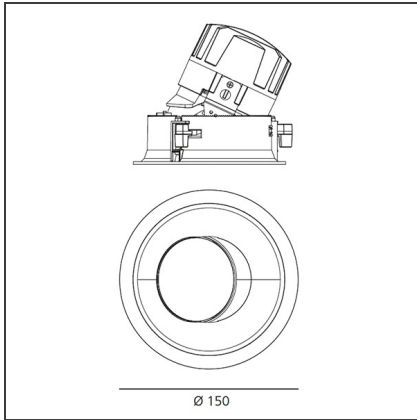

TECHNICAL DRAWINGS

FEATURES

Article Code:	M323465	Material:	aluminium
Colour:	Silver/Black	Series:	Indoor
Installation:	Recessed, Ceiling		

DIMENSIONS

Weight:	kg 0.3	Cutout diameter:	cm 13.6
Rotation:	cm 360	Cutout shape:	Rounded
Recessed depth:	cm 13.7	Glow Wire Test:	850