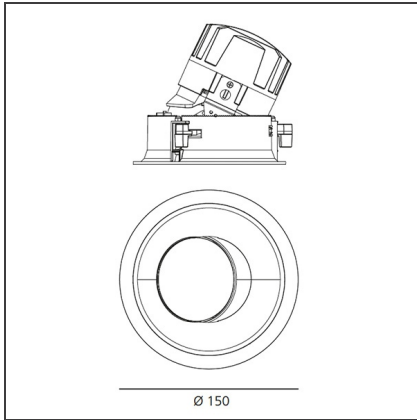

TECHNICAL DRAWINGS

FEATURES

Article Code:	M261225	Material:	aluminium
Colour:	White/Polished Metal	Series:	Indoor
Installation:	Recessed, Ceiling		

DIMENSIONS

Weight:	kg 0.3	Cutout diameter:	cm 13.6
Rotation:	cm 360	Cutout shape:	Rounded
Recessed depth:	cm 13.7	Glow Wire Test:	850