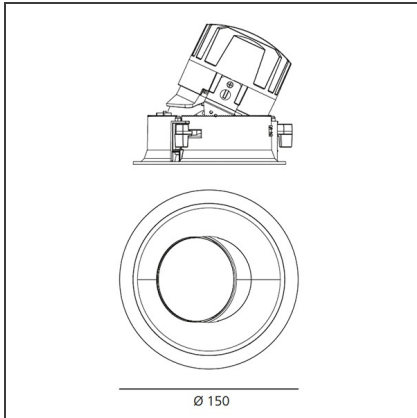

A complete, flexible product range, extremely versatile in its many applications and able to meet challenging lighting performance criteria.

TECHNICAL DRAWINGS

FEATURES

Article Code:	M260625	Material:	aluminium
Colour:	White/Black	Series:	Indoor
Installation:	Recessed, Ceiling		

DIMENSIONS

Weight:	kg 0.3	Cutout diameter:	cm 13.6
Rotation:	cm 360	Cutout shape:	Rounded
Recessed depth:	cm 13.7	Glow Wire Test:	850

INCLUDED SOURCES

Category:	LED	Color temperature (K):	3000K
Number:	1		
Watt:	24,4W		
Type:	0		
Class:	A		