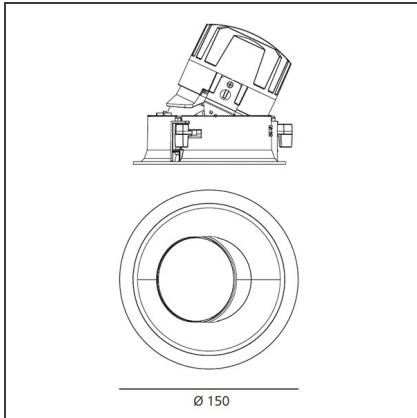

A complete, flexible product range, extremely versatile in its many applications and able to meet challenging lighting performance criteria.

TECHNICAL DRAWINGS

FEATURES

Article Code:	M261265	Material:	aluminium
Colour:	Silver/Polished Metal	Series:	Indoor
Installation:	Recessed, Ceiling		

DIMENSIONS

Weight:	kg 0.3	Cutout diameter:	cm 13.6
Rotation:	cm 360	Cutout shape:	Rounded
Recessed depth:	cm 13.7	Glow Wire Test:	850

INCLUDED SOURCES

Category:	LED	Color temperature (K):	3000K
Number:	1		
Watt:	24,4W		
Type:	0		
Class:	A		