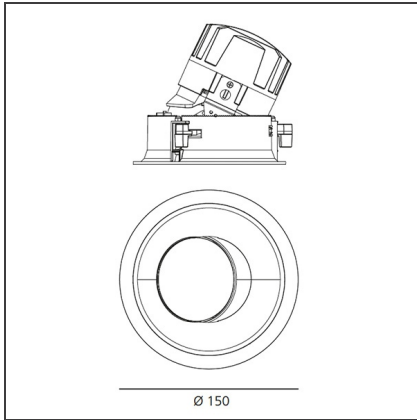

TECHNICAL DRAWINGS

FEATURES

Article Code:	M260665	Material:	aluminium
Colour:	Silver/Black	Series:	Indoor
Installation:	Recessed, Ceiling		

DIMENSIONS

Weight:	kg 0.3	Cutout diameter:	cm 13.6
Rotation:	cm 360	Cutout shape:	Rounded
Recessed depth:	cm 13.7	Glow Wire Test:	850