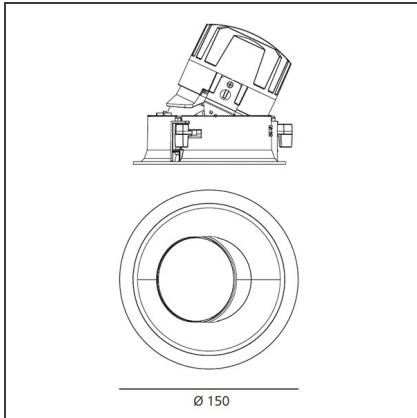

A complete, flexible product range, extremely versatile in its many applications and able to meet challenging lighting performance criteria.

TECHNICAL DRAWINGS

FEATURES

Article Code:	M323625	Material:	aluminium
Colour:	White/Polished Metal	Series:	Indoor
Installation:	Recessed, Ceiling		

DIMENSIONS

Weight:	kg 0.3	Cutout diameter:	cm 13.6
Rotation:	cm 360	Cutout shape:	Rounded
Recessed depth:	cm 13.7	Glow Wire Test:	850

INCLUDED SOURCES

Category:	LED	Color temperature (K):	2700K
Number:	1		
Watt:	24,4W		
Type:	0		
Class:	A		