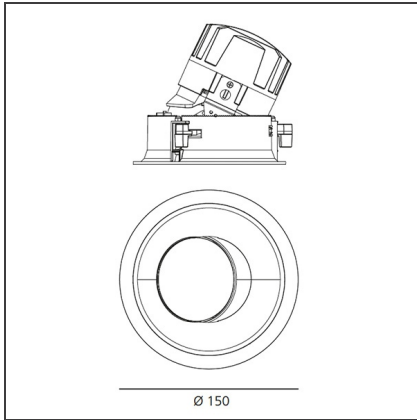

TECHNICAL DRAWINGS

FEATURES

| | | | |
|----------------------|-------------------|------------------|-----------|
| Article Code: | M323325 | Material: | aluminium |
| Colour: | White/Black | Series: | Indoor |
| Installation: | Recessed, Ceiling | | |

DIMENSIONS

| | | | |
|------------------------|---------|-------------------------|---------|
| Weight: | kg 0.3 | Cutout diameter: | cm 13.6 |
| Rotation: | cm 360 | Cutout shape: | Rounded |
| Recessed depth: | cm 13.7 | Glow Wire Test: | 850 |