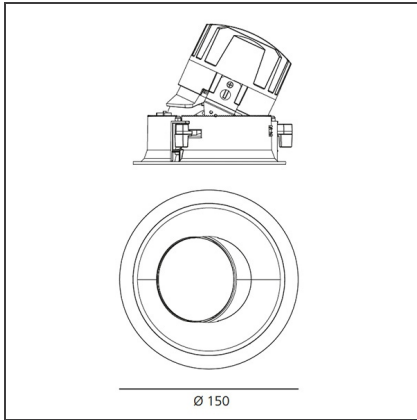

TECHNICAL DRAWINGS

FEATURES

Article Code:	M323665	Material:	aluminium
Colour:	Silver/Polished Metal	Series:	Indoor
Installation:	Recessed, Ceiling		

DIMENSIONS

Weight:	kg 0.3	Cutout diameter:	cm 13.6
Rotation:	cm 360	Cutout shape:	Rounded
Recessed depth:	cm 13.7	Glow Wire Test:	850