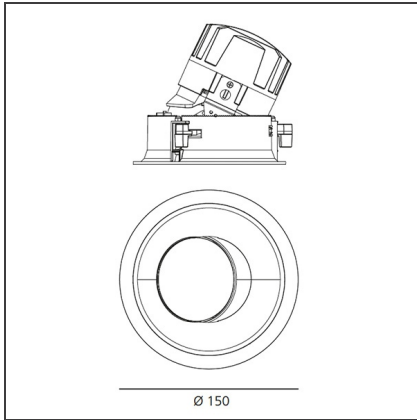

TECHNICAL DRAWINGS

FEATURES

Article Code:	M323365	Material:	aluminium
Colour:	Silver/Black	Series:	Indoor
Installation:	Recessed, Ceiling		

DIMENSIONS

Weight:	kg 0.3	Cutout diameter:	cm 13.6
Rotation:	cm 360	Cutout shape:	Rounded
Recessed depth:	cm 13.7	Glow Wire Test:	850