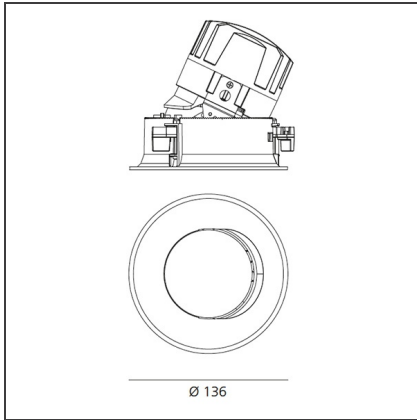

TECHNICAL DRAWINGS

FEATURES

Article Code:	M262205	Material:	aluminium
Colour:	Black	Series:	Indoor
Installation:	Recessed, Ceiling		

DIMENSIONS

Weight:	kg 0.3	Cutout diameter:	cm 13.6
Rotation:	cm 360	Cutout shape:	Rounded
Recessed depth:	cm 13.7	Glow Wire Test:	850