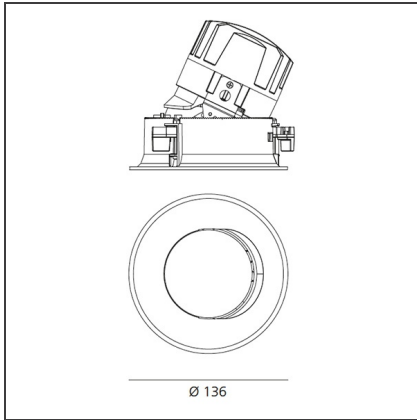

TECHNICAL DRAWINGS

FEATURES

Article Code:	M324105	Material:	aluminium
Colour:	Black	Series:	Indoor
Installation:	Recessed, Ceiling		

DIMENSIONS

Weight:	kg 0.3	Cutout diameter:	cm 13.6
Rotation:	cm 360	Cutout shape:	Rounded
Recessed depth:	cm 13.7	Glow Wire Test:	850