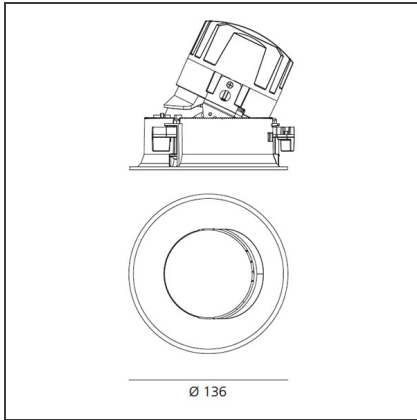

TECHNICAL DRAWINGS

FEATURES

Article Code:	M262605	Material:	aluminium
Colour:	Polished Metal	Series:	Indoor
Installation:	Recessed, Ceiling		

DIMENSIONS

Weight:	kg 0.3	Cutout diameter:	cm 13.6
Rotation:	cm 360	Cutout shape:	Rounded
Recessed depth:	cm 13.7	Glow Wire Test:	850