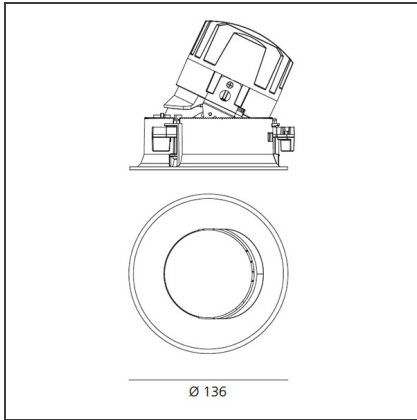

TECHNICAL DRAWINGS

FEATURES

Article Code:	M262005	Material:	aluminium
Colour:	Black	Series:	Indoor
Installation:	Recessed, Ceiling		

DIMENSIONS

Weight:	kg 0.3	Cutout diameter:	cm 13.6
Rotation:	cm 360	Cutout shape:	Rounded
Recessed depth:	cm 13.7	Glow Wire Test:	850