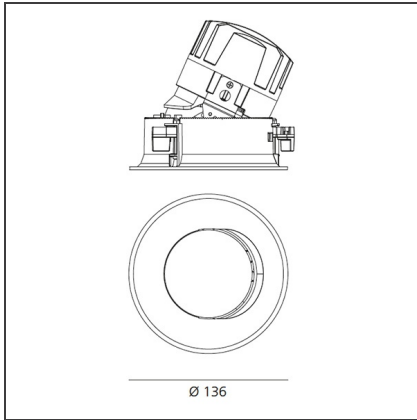

TECHNICAL DRAWINGS

FEATURES

Article Code:	M324305	Material:	aluminium
Colour:	Polished Metal	Series:	Indoor
Installation:	Recessed, Ceiling		

DIMENSIONS

Weight:	kg 0.3	Cutout diameter:	cm 13.6
Rotation:	cm 360	Cutout shape:	Rounded
Recessed depth:	cm 13.7	Glow Wire Test:	850