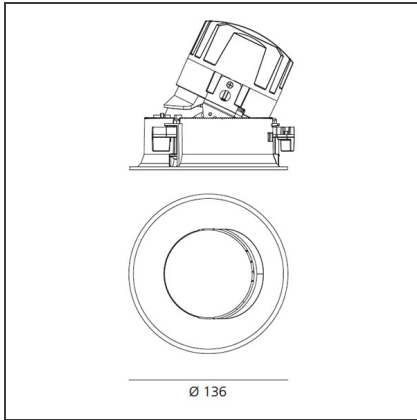

TECHNICAL DRAWINGS

FEATURES

Article Code:	M262405	Material:	aluminium
Colour:	Polished Metal	Series:	Indoor
Installation:	Recessed, Ceiling		

DIMENSIONS

Weight:	kg 0.3	Cutout diameter:	cm 13.6
Rotation:	cm 360	Cutout shape:	Rounded
Recessed depth:	cm 13.7	Glow Wire Test:	850