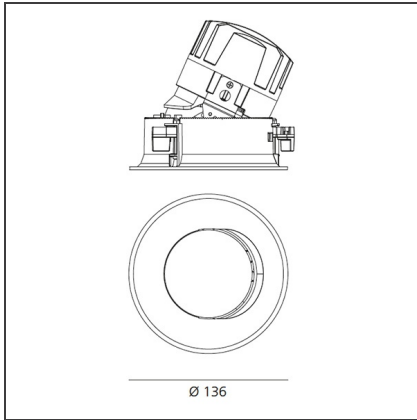

TECHNICAL DRAWINGS

FEATURES

Article Code:	M261805	Material:	aluminium
Colour:	Black	Series:	Indoor
Installation:	Recessed, Ceiling		

DIMENSIONS

Weight:	kg 0.3	Cutout diameter:	cm 13.6
Rotation:	cm 360	Cutout shape:	Rounded
Recessed depth:	cm 13.7	Glow Wire Test:	850

INCLUDED SOURCES

Category:	LED	Color temperature (K):	3000K
Number:	1		
Watt:	24,4W		
Type:	0		
Class:	A		

LUMINAIRE

Watt:	24,4W	Delivered lumens output (lm):	2045lm
Voltage:	220-240 V	CCT:	3000K
		Efficiency:	100%
		Efficacy:	85.2lm/W
		CRI:	80