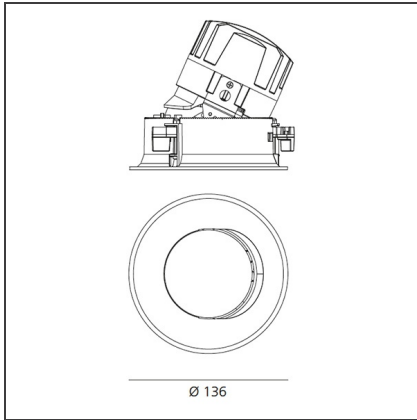

TECHNICAL DRAWINGS

FEATURES

Article Code:	M324205	Material:	aluminium
Colour:	Polished Metal	Series:	Indoor
Installation:	Recessed, Ceiling		

DIMENSIONS

Weight:	kg 0.3	Cutout diameter:	cm 13.6
Rotation:	cm 360	Cutout shape:	Rounded
Recessed depth:	cm 13.7	Glow Wire Test:	850