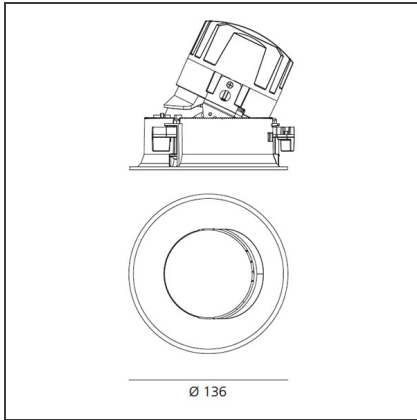

TECHNICAL DRAWINGS

FEATURES

Article Code:	M323905	Material:	aluminium
Colour:	Black	Series:	Indoor
Installation:	Recessed, Ceiling		

DIMENSIONS

Weight:	kg 0.3	Cutout diameter:	cm 13.6
Rotation:	cm 360	Cutout shape:	Rounded
Recessed depth:	cm 13.7	Glow Wire Test:	850